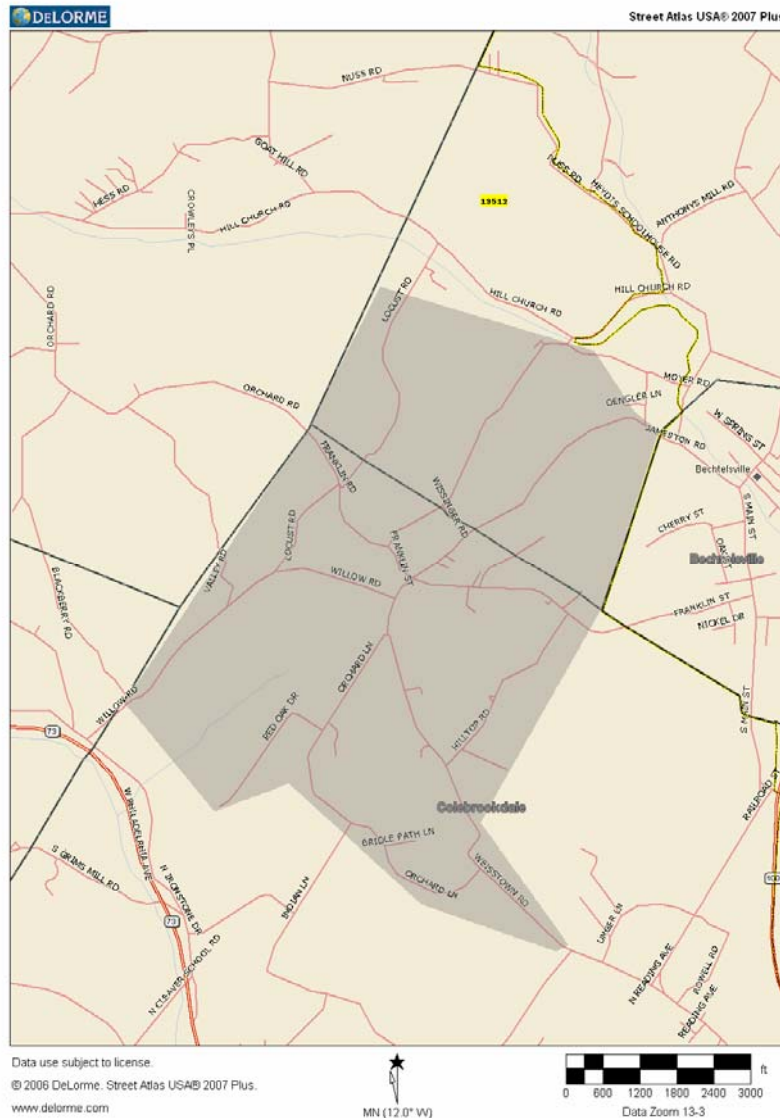

# CES→EES (New)

- Weisstown Road from Funk Road to Hill Church Road/Race Street
- Franklin Road (from 669 Franklin Road (*district line*) just past Locust Road to Hilltop Road
- All of Wissinger Road
- All of Hilltop Road
- All of Orchard Lane
- All of Bridlepath Lane
- All of Red Oak Drive
- Willow Road from Blackberry Road to Weisstown Road
- A portion of Valley Road (to the *district line*)
- Locust Road from Franklin Road to a portion of Locust Road toward Hill Church Road
- Locust Road from Willow Road to Franklin Road