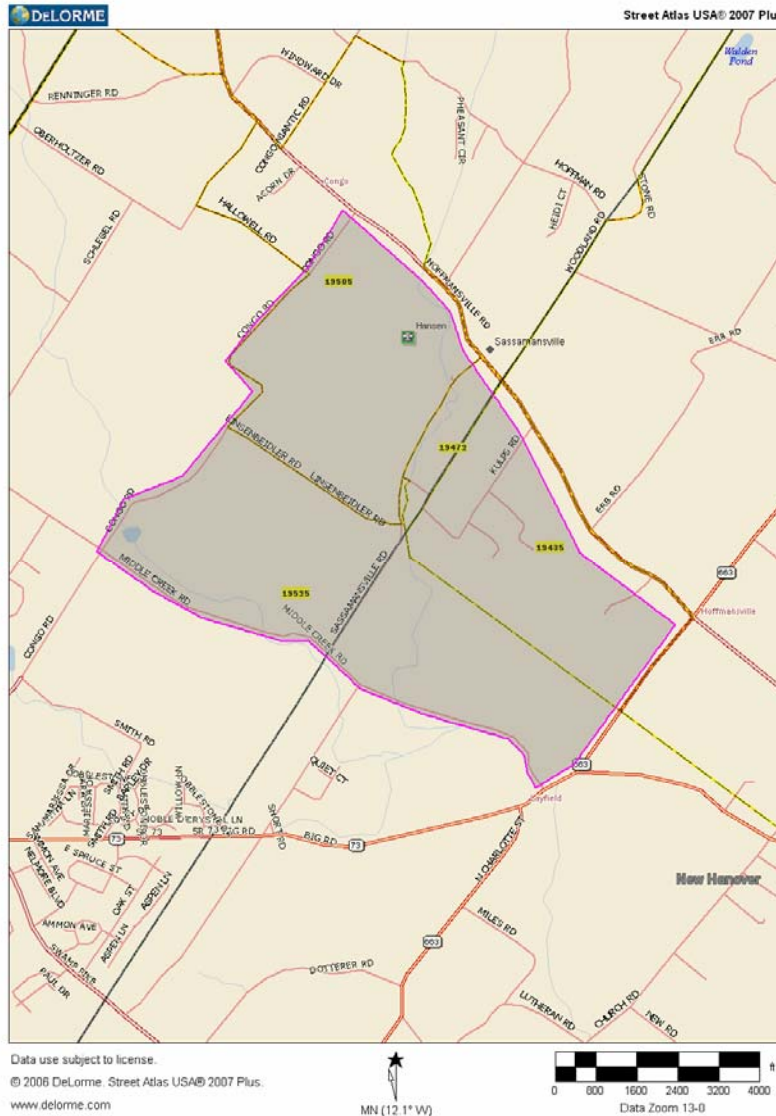

GES→WES (Current)

Congo Road from Hoffmansville Road to Middle Creek Road

Middle Creek Road from Congo Road to Ludwig Road to Layfield Road (Route 663)

All of Linsenbeidler Road

Kulps Road

Sassamansville Road