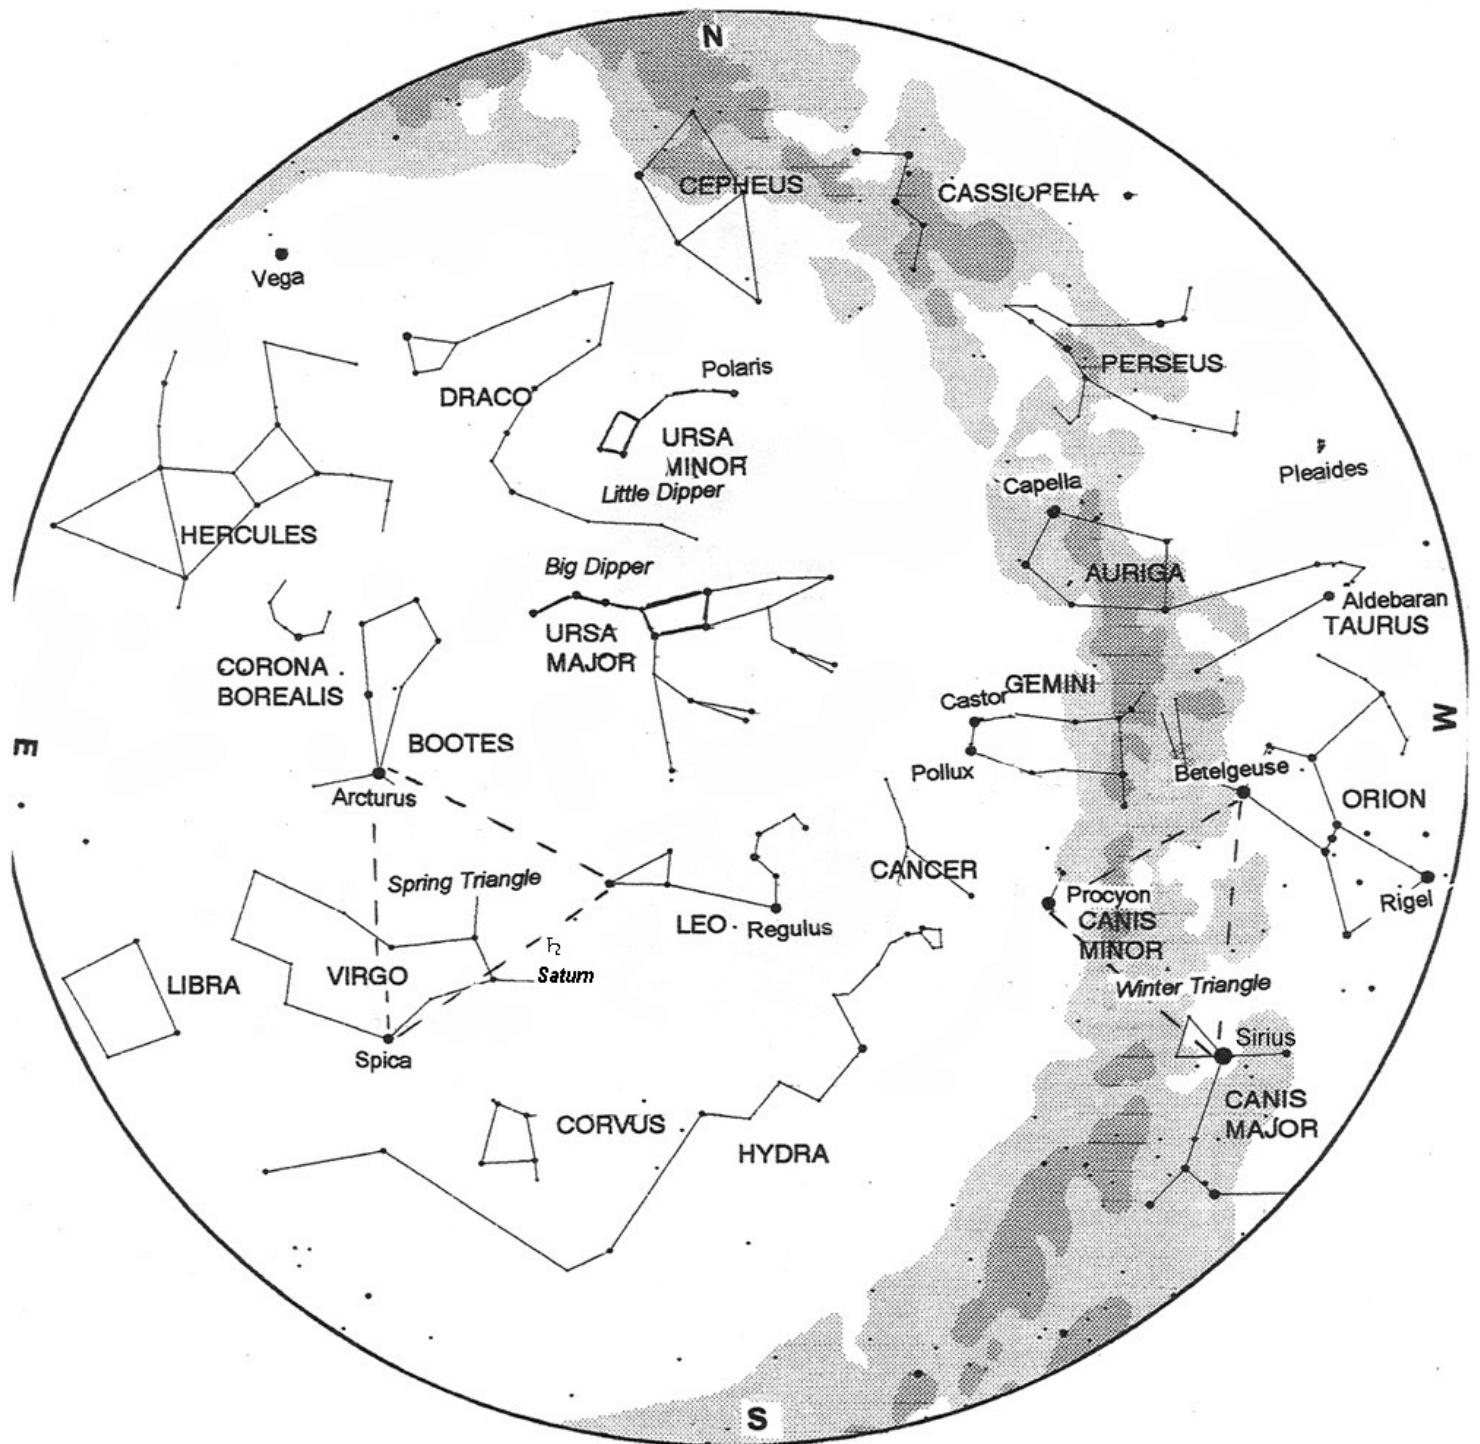

# April Star Map

Early April	10 pm
Mid April	9 pm
Late April	8 pm