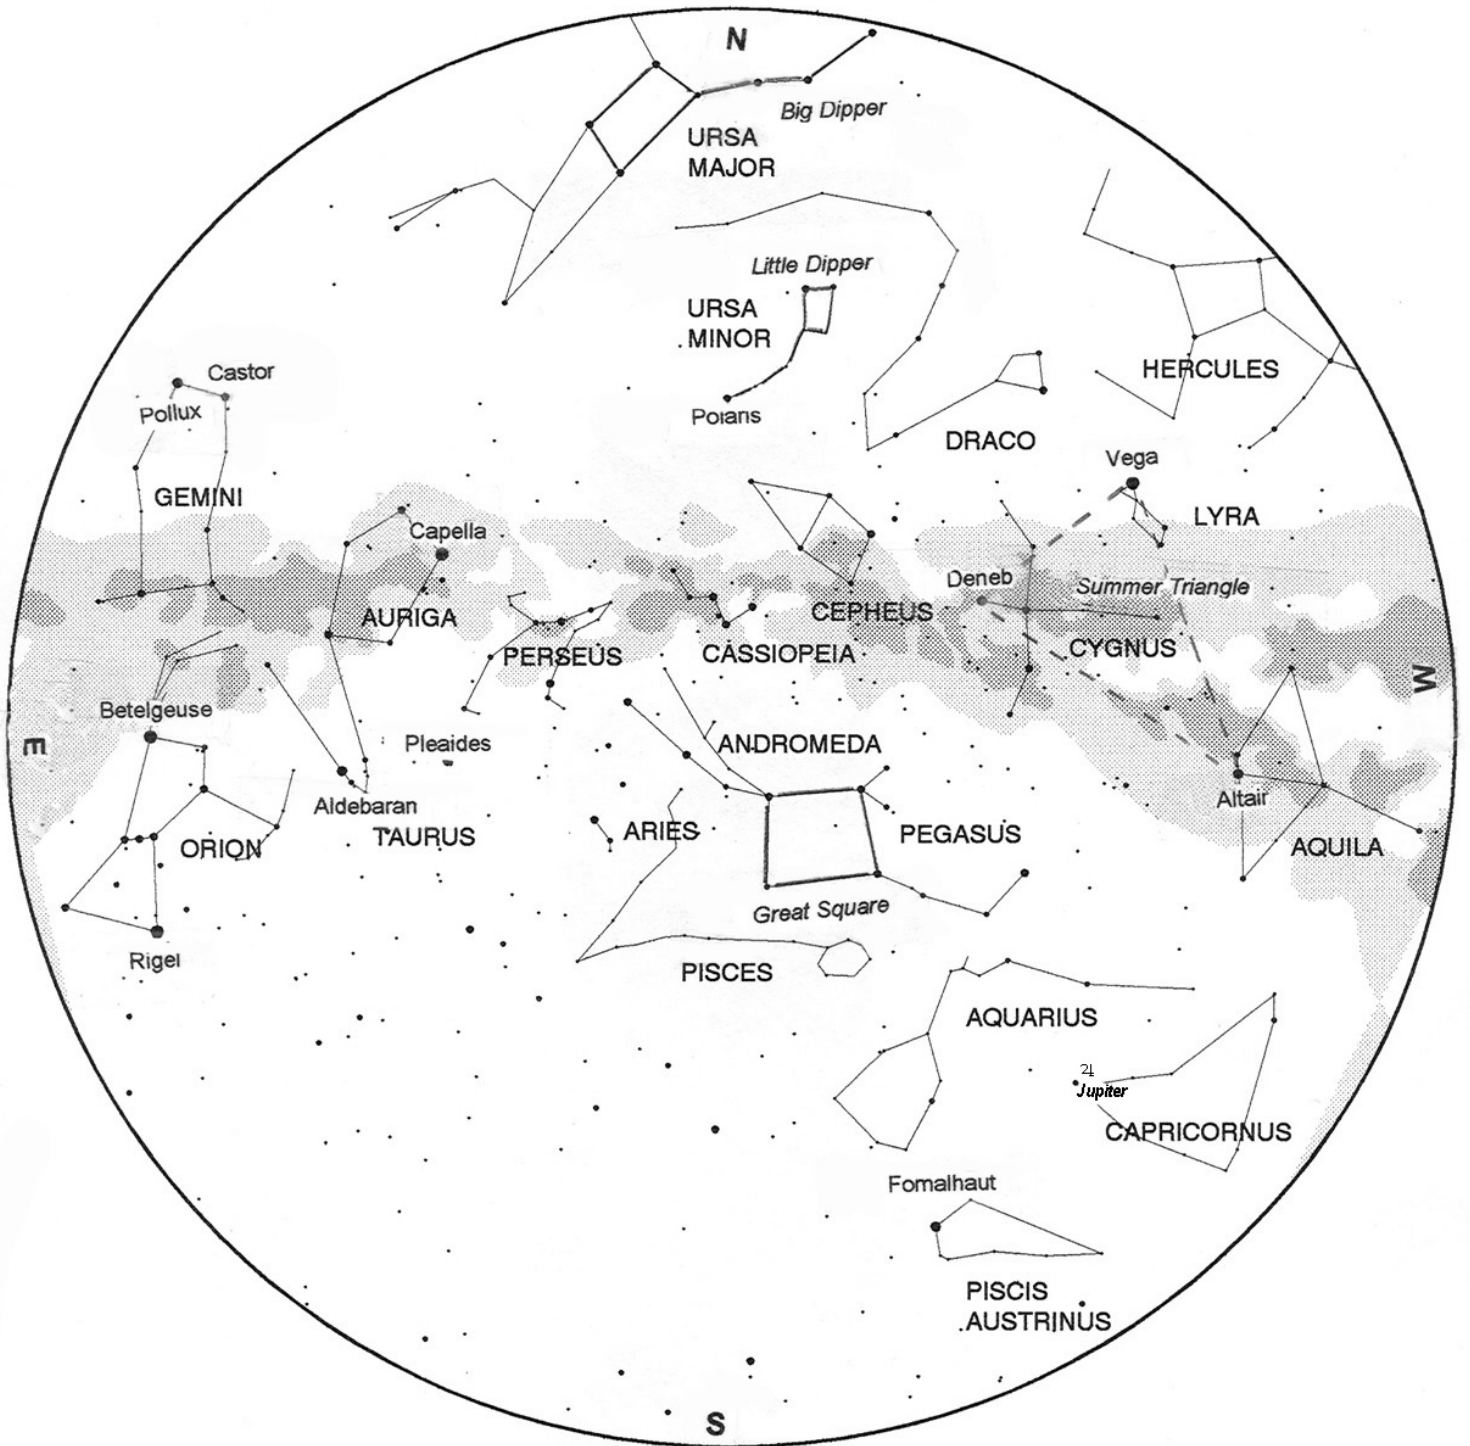

December Star Map

Early December	8 pm
Mid December	7 pm
Late December	6 pm