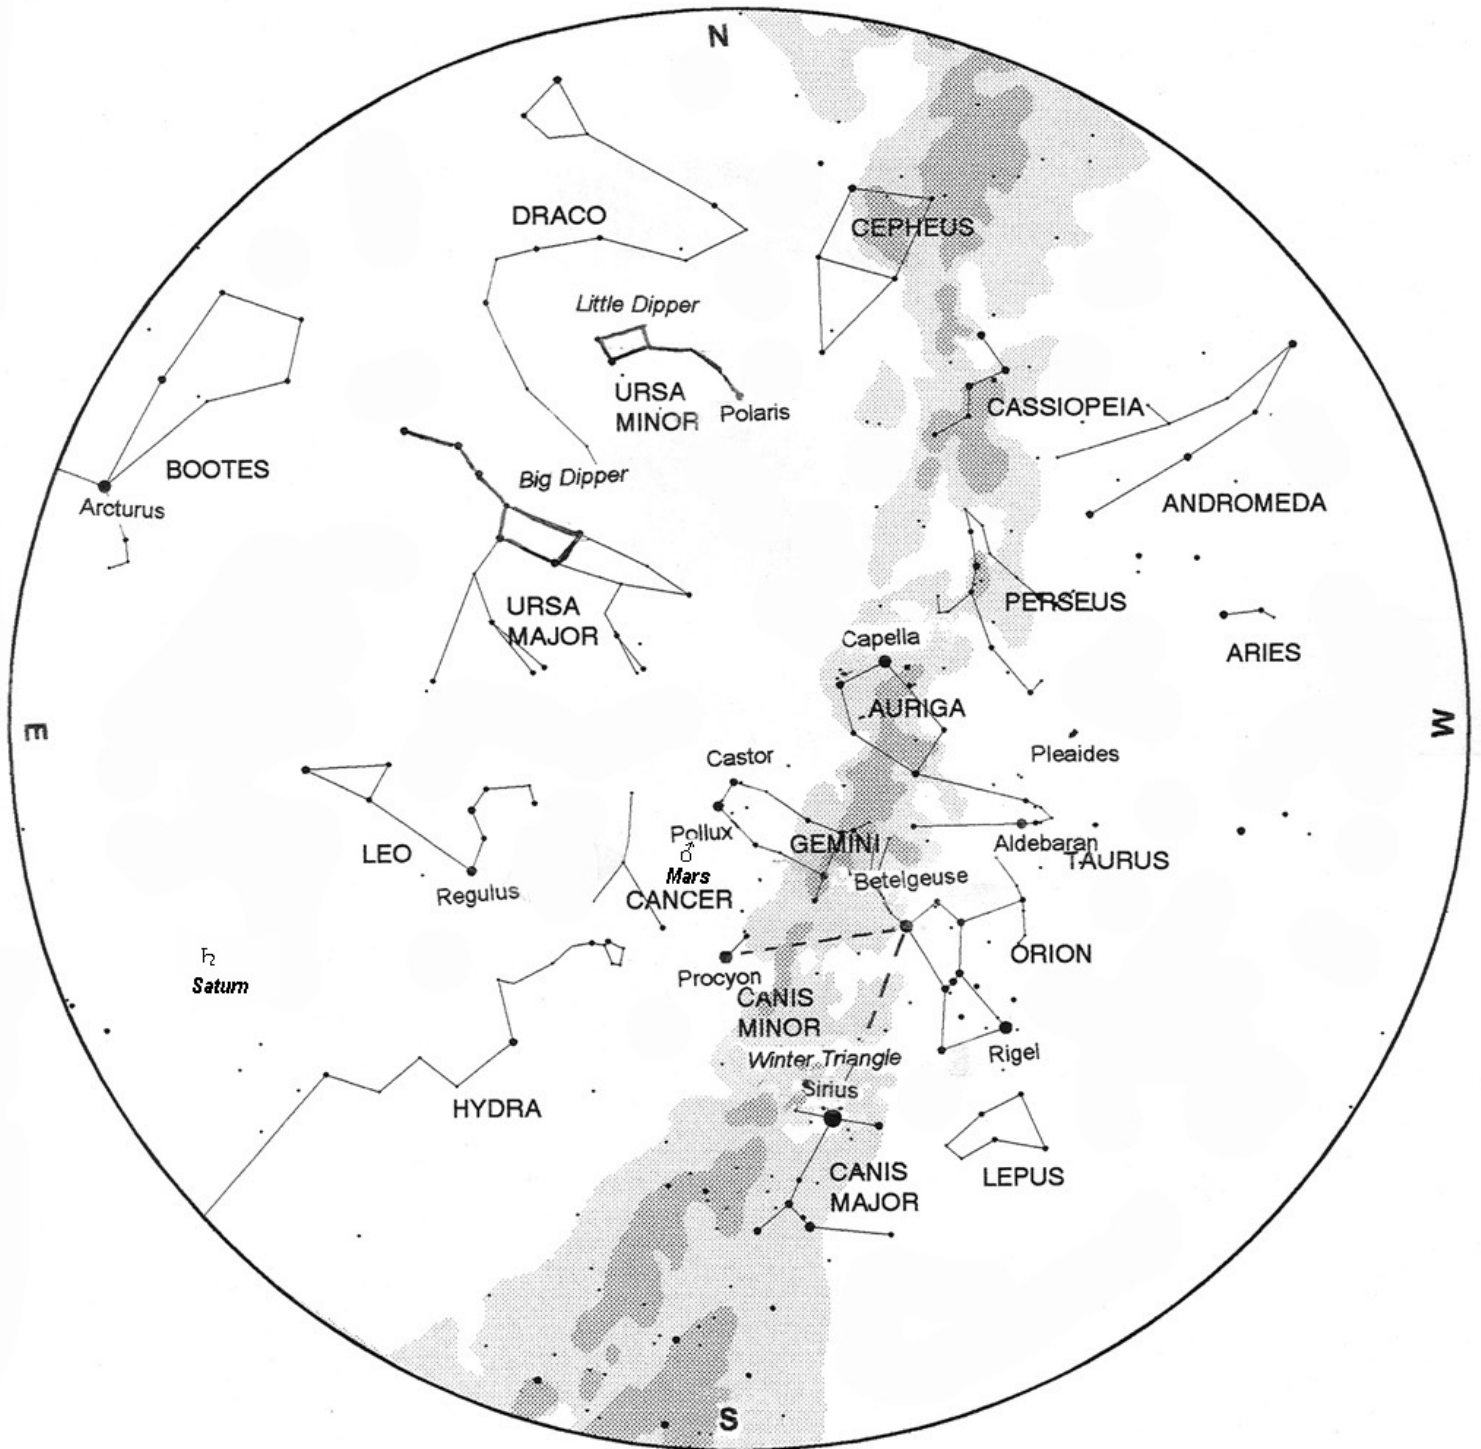

# March Star Map

Early March	9 pm
Mid March	8 pm
Late March	7 pm