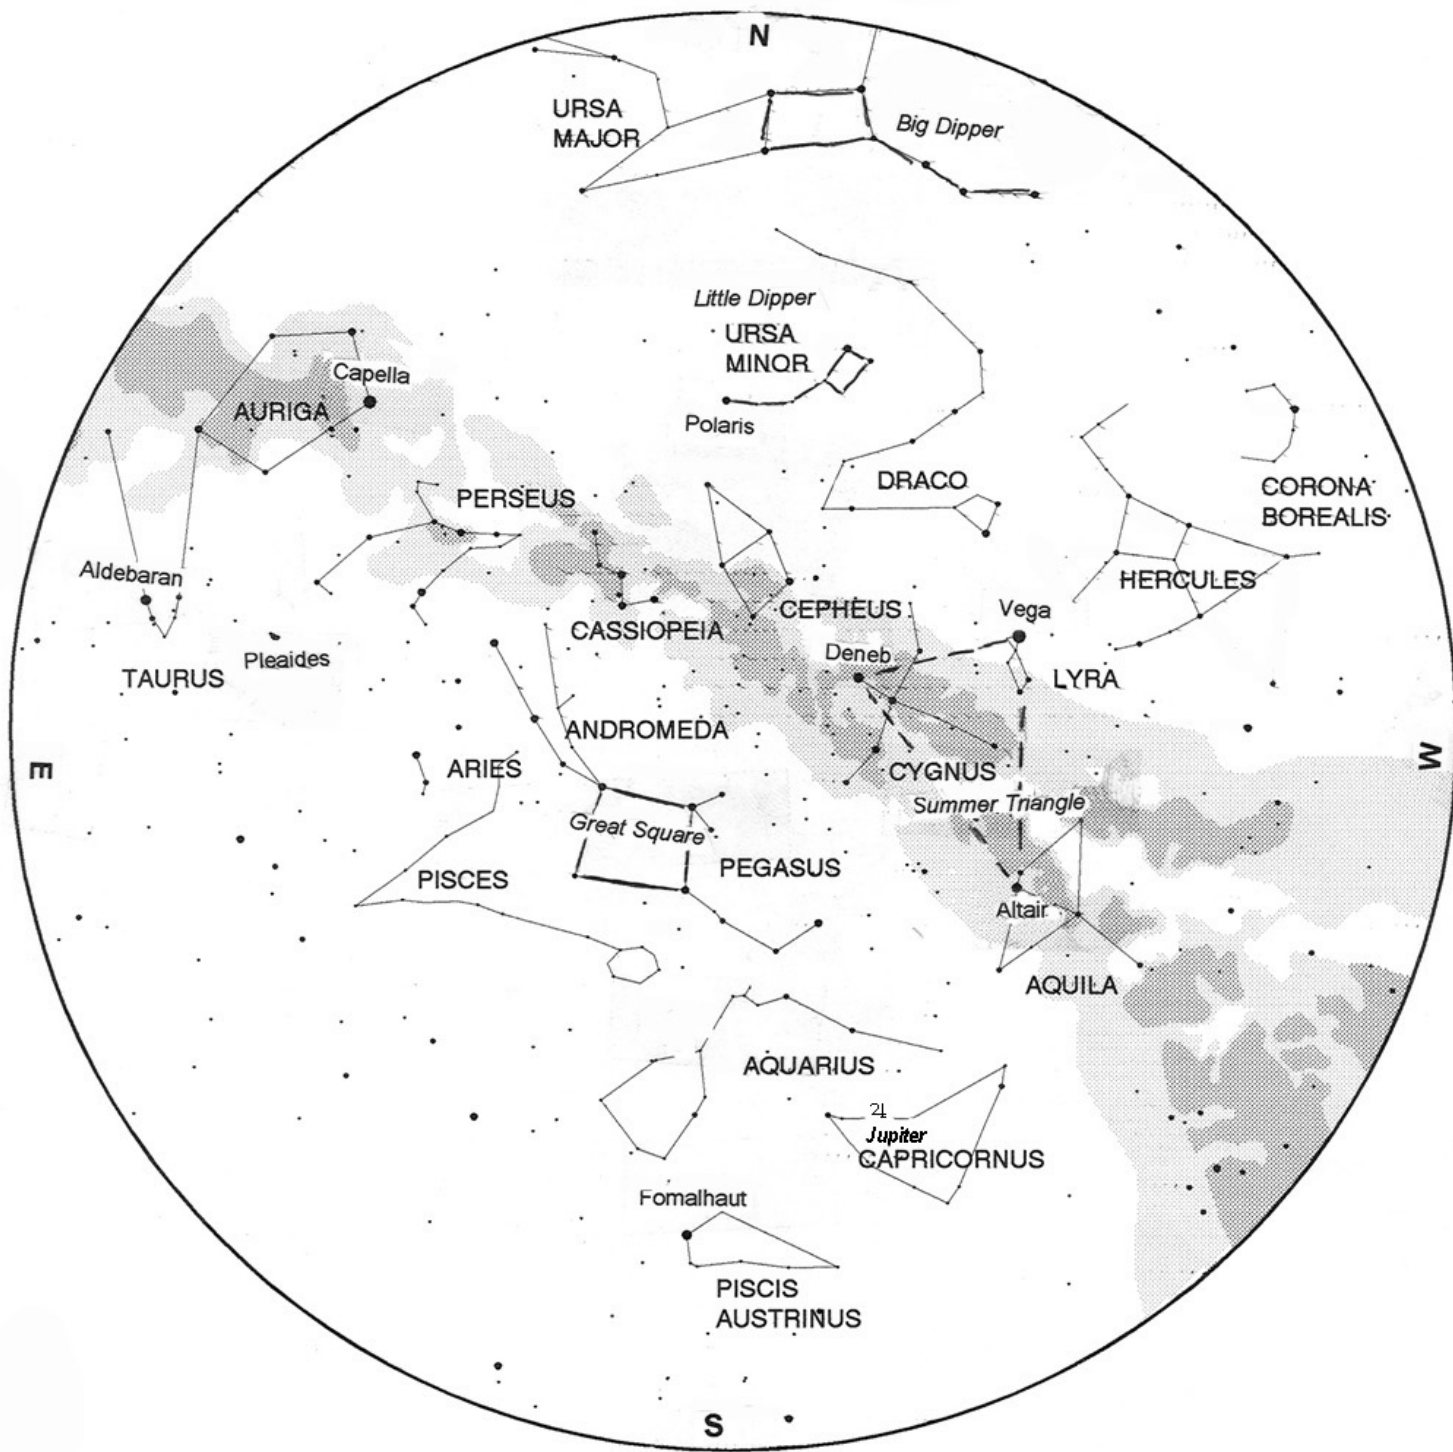

November Star Map

Early November	8 pm
Mid November	7 pm
Late November	6 pm