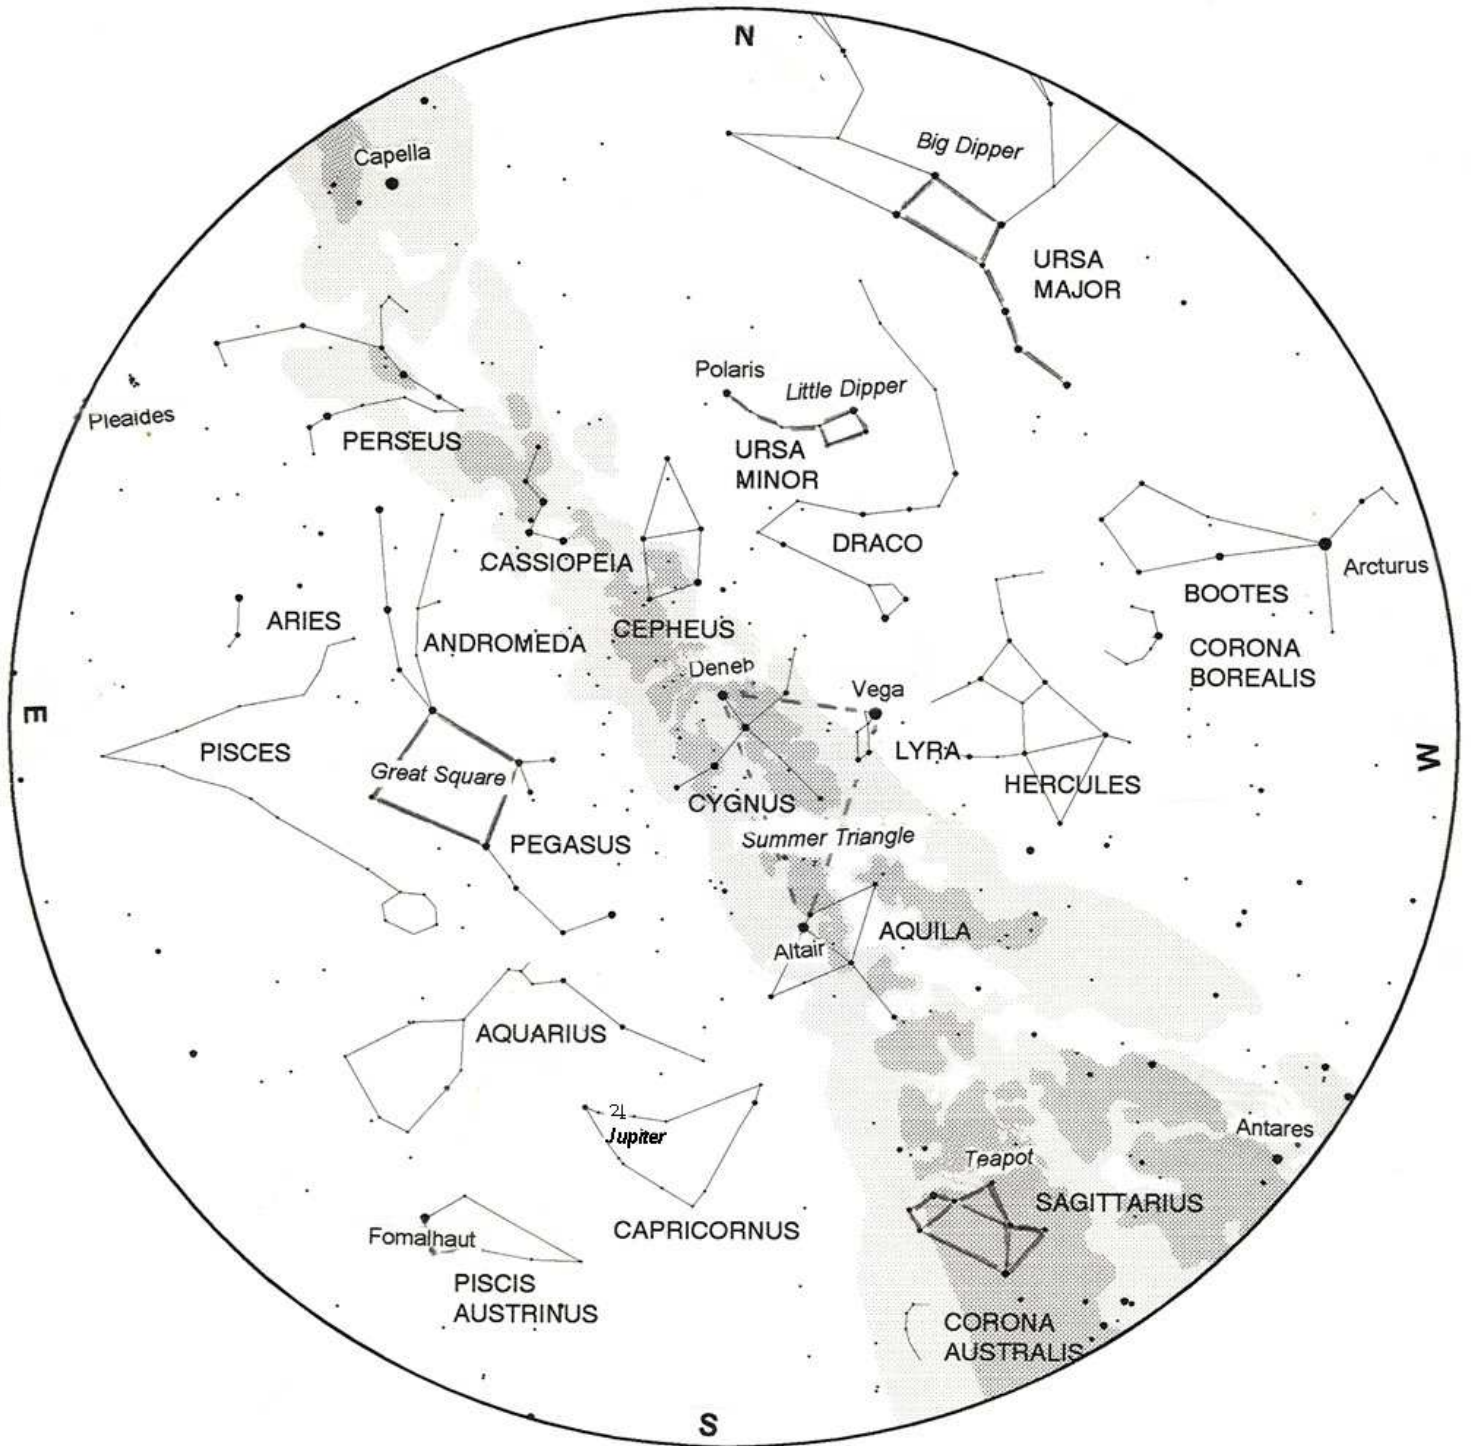

October Star Map

Early October	9 pm
Mid October	8 pm
Late October	7 pm