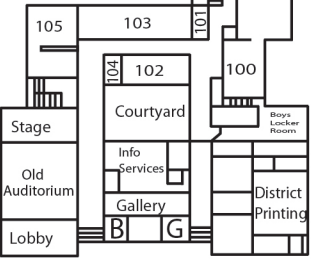

KEY

B = Boys Lav

G = Girls Lav

E = Elevator

Boyertown Area Senior High School

Map

- Drawn By - Dalton Christ (2010-2011)
- Frame Designed By - Clark Bardman (2010-2011)

Hallway Signs

Administrative Entrance

Old Building

Old Building 2nd Floor

Old Building 3rd Floor