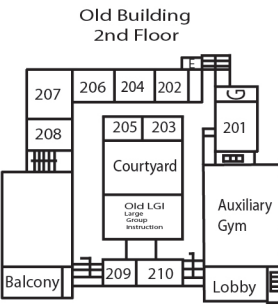

KEY

B = Boys Lav

G = Girls Lav

E = Elevator

Boyertown Area Senior High School

Map

- Drawn By - Dalton Christ (2010-2011)
- Frame Designed By - Clark Bardman (2010-2011)

Hallway Signs

Administrative Entrance

Old Building

Old Building 2nd Floor

Old Building 3rd Floor