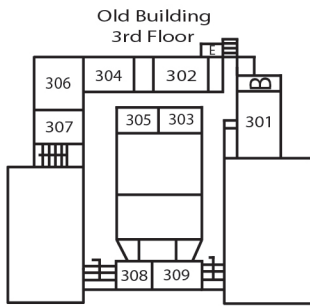

Old Building 3rd Floor